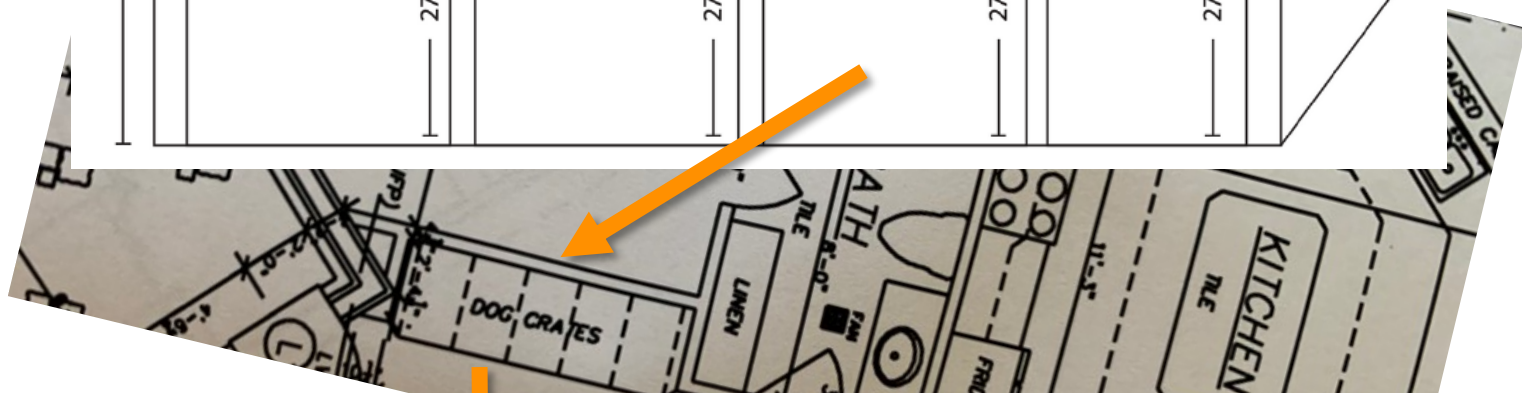

## Guide for DIY or Cabinetry Plans

Reference Video of Crates on Susan Garrett's Dog Training Blog

<https://susangarrettdogagility.com/diy/built-in-dog-crates>

Medium Dog Size Guide

24" (61 cm) wide, 34" (86 cm) tall and 33" (84 cm) deep