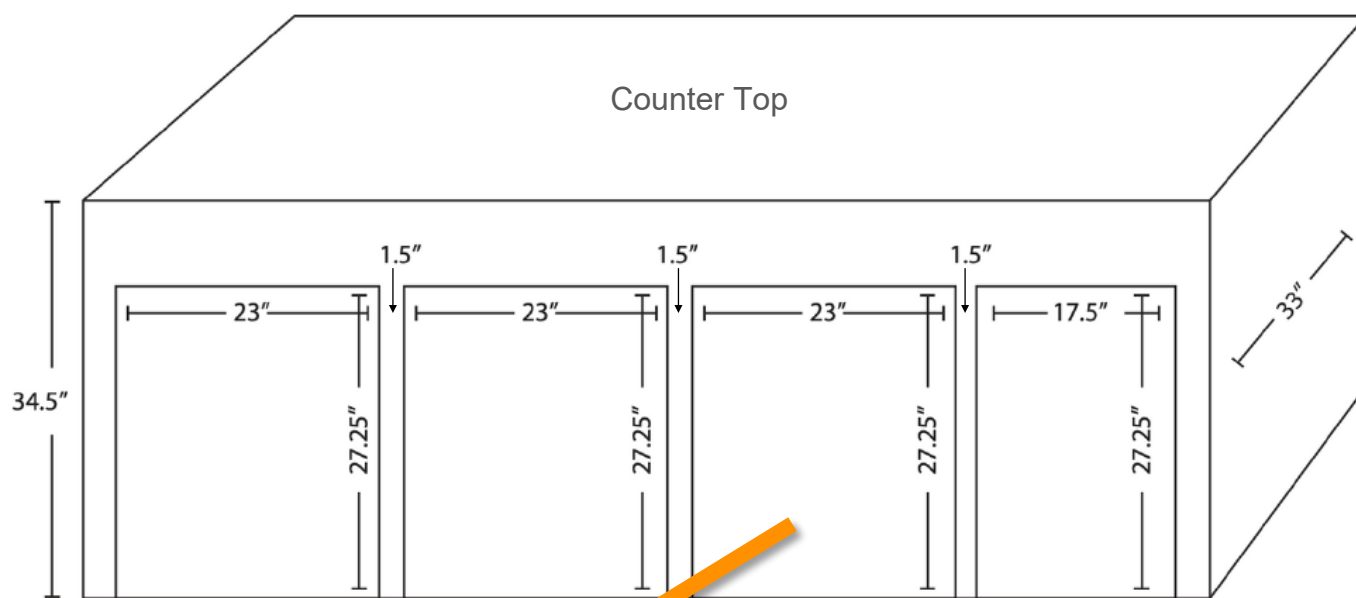

## Guide for DIY or Cabinetry Plans

Reference Video of Crates on Susan Garrett's Dog Training Blog

<https://susangarrettdogagility.com/diy/built-in-dog-crates>

Medium Dog Size Guide

24" (61 cm) wide, 34" (86 cm) tall and 33" (84 cm) deep